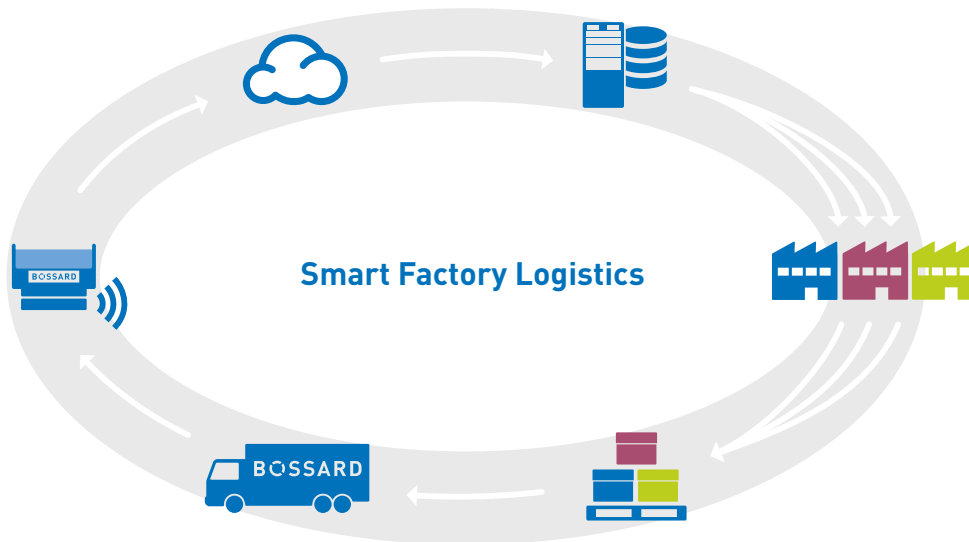

SUPPLIER CONSOLIDATION SOLUTION

Reliable – seamless – efficient

Bossard's **Supplier Consolidation Solution** is designed to reduce process costs through effective supplier management leading to a simple administration and an increased control and visibility. By integrating your existing B- and C-parts suppliers, this Smart Factory Logistics solution guarantees fewer transactions and a seamless supply. To take full advantage, our experts are at your disposal to streamline your supplier base. Whether you are using Smart Factory Logistics as an order trigger system or as a comprehensive supplier management, we are your reliable partner with a proven track record.

FEATURES

INTEGRATION OF ALL SUPPLIERS

STREAMLINE SUPPLIER BASE

COORDINATION OF INFORMATION FLOW

COORDINATION OF MATERIAL FLOW

ARIMS ANALYTICS – Access to Operation Dashboard

SINGLE POINT OF CONTACT

YOUR BENEFITS

SUPPLIER CONSOLIDATION SOLUTION

Automatic demand recognition

Seamless order management

Point of use replenishment

Consolidation and delivery

HOW WE MANAGE YOUR INVENTORY

1. Semi and fully automated smart Kanban systems monitor stock levels and trigger replenishment orders.
2. Our collaborative supply chain platform ARIMS sends either a replenishment order directly to the supplier or an order proposal to your ERP.
3. Suppliers prepare the material according to the replenishment order and label them with the location of the item.
4. Depending on the pre-defined agreement, ordered items are consolidated into one shipment. The material is delivered either to the dock or directly to the point of use.